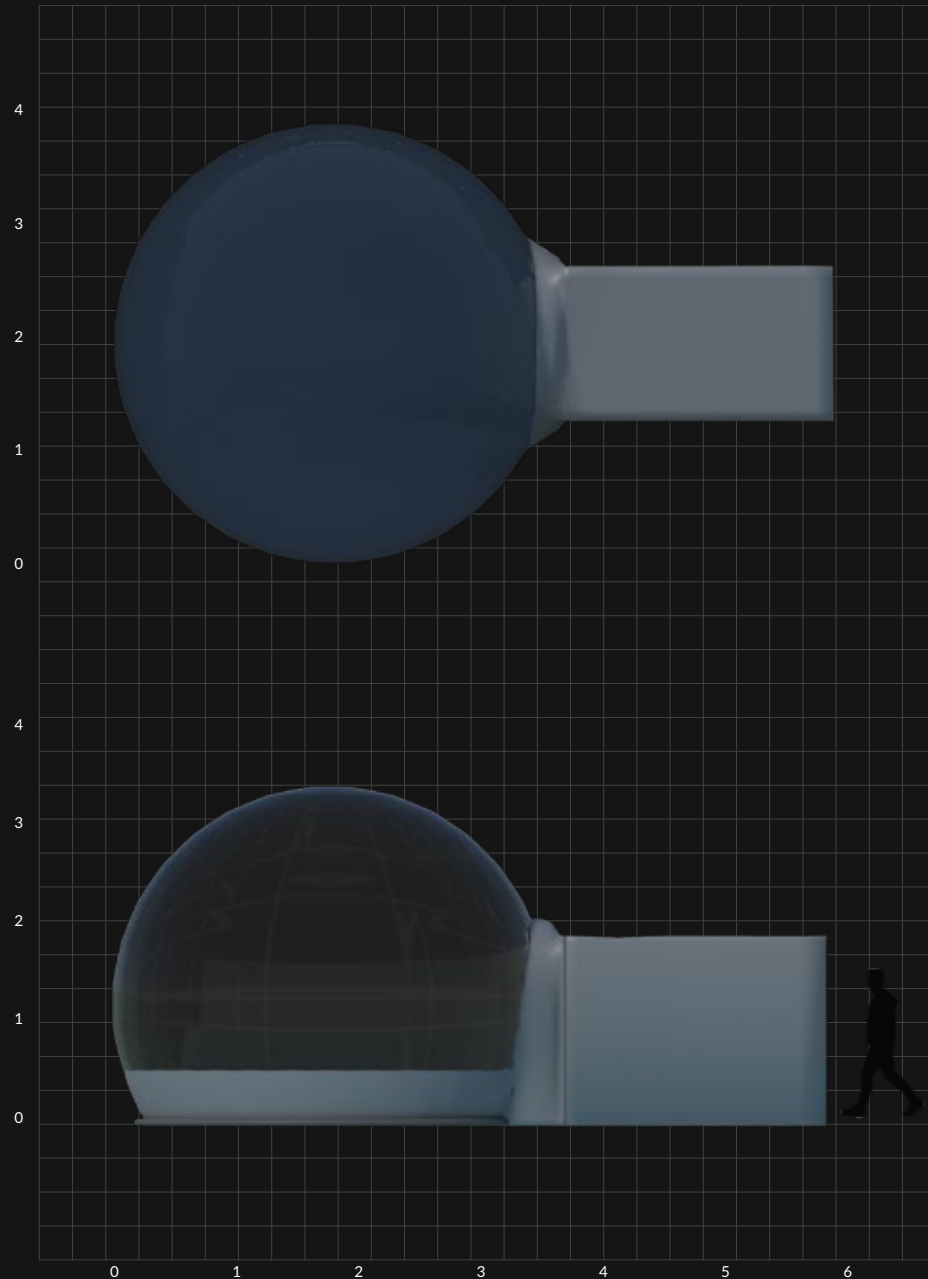

# THE SNOWGLOBE

4m

Internal Floor Space: 6.1m<sup>2</sup>

Total Footprint: 26.4m<sup>2</sup> (6.6m x 4m)

Doors: 1

Blackout Dome: No

Power to inflate dome: Mains supply or 30kVA generator

Diameter at centre: 4m

The SnowGlobe is a contemporary addition to our range, perfect for a brand launch or experiential event. Given its name, it's also extremely popular at Christmas for displays or even a Santa's grotto!

Unlike the StratoSpheres, the SnowGlobe does not involve any projection. It is simply a unique, attention grabbing space that can be dressed and lit in any number of ways to suit your event or promotion. The inflation system can also be used with fake snow to really give the full snow globe effect!